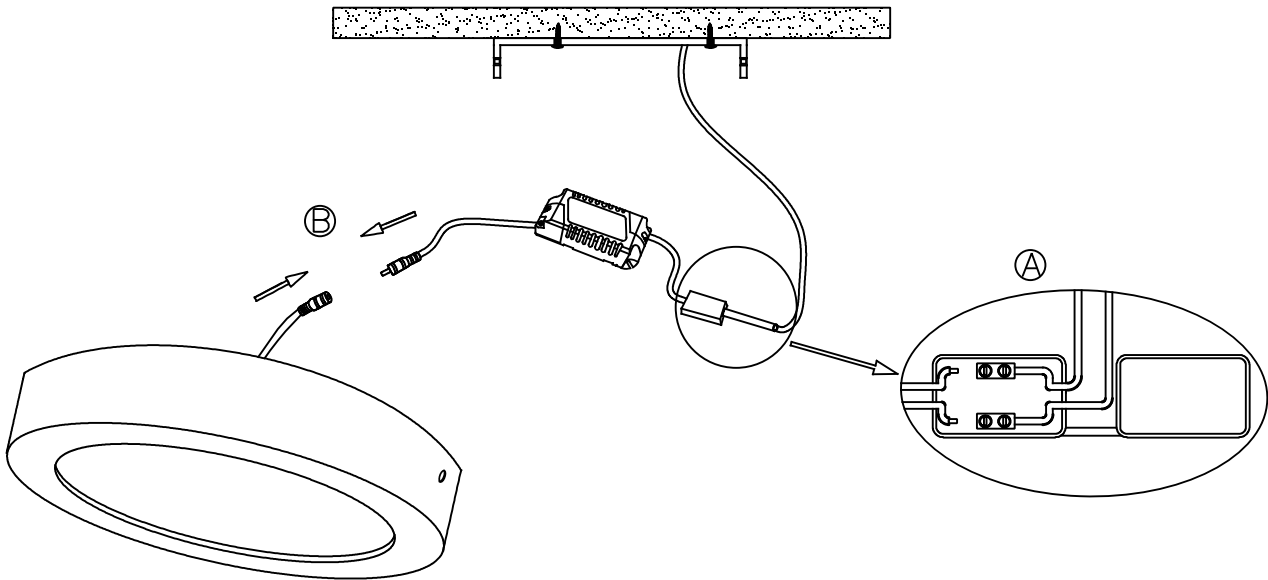

#### Description

Recessed light fitting

For downlighting. Structure material: Aluminium. Structure finish: Matt white. Diffuser material: Acrylic. Diffuser finish: Opal. Warranty: 5 Years.11Product net weight (Kg): 1.3401Product width or diameter (mm): 4001Product height (mm): 3511Class 2. IP: IP20. LED. No. of lampholders or LEDs: 150. LED brand: MLS. Driver brand: N/A. Maximum power of light source: 26.4W. Colour temperature: Neutral white - 4000K. Colour rendering index: 80. Hours of life: 36.000h L70B30. UGR: 19.7. Photobiological risk: RG1. % de Flickering: 50,8%. Real flux (lm): 2458. Nominal flux (lm): 3375. Lm/Real W: 84. Voltage and frequency range: 100-240 VAC. Voltage: 2.9 V. Intensity: 60 mA. Gear included: Yes, electronic. Total power: 29.3 W. Power factor: 0.97.

ALUMINIO INYECTADO  
INJECTED ALUMINIUM

ACRÍLICO  
OPAL

PLANTILLA DE INSTALACIÓN  
INSTALLATION TEMPLATE

②

③

④