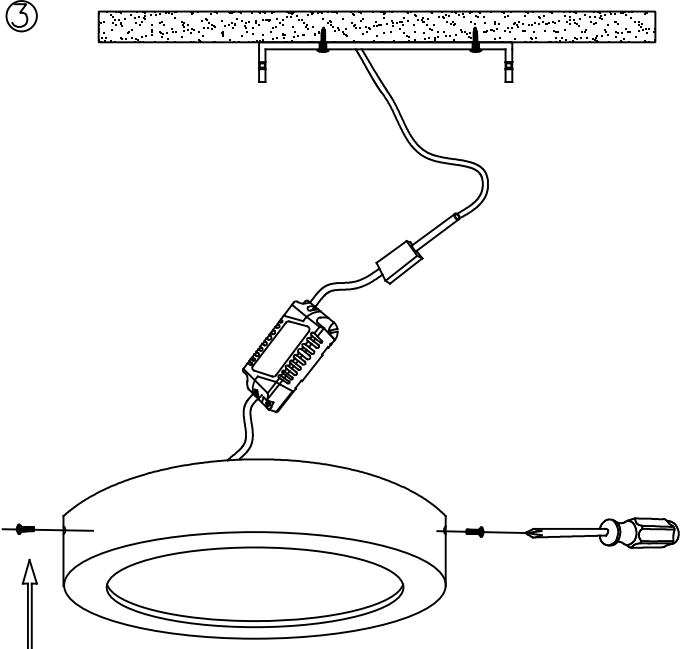

#### Description

Recessed light fitting

For downlighting. Structure material: Aluminium. Structure finish: Matt white. Diffuser material: Acrylic. Diffuser finish: Opal. Warranty: 5 Years.11Product net weight (Kg): 1.3401Product width or diameter (mm): 4001Product height (mm): 3511Class 2. IP: IP20. LED. No. of lampholders or LEDs: 150. LED brand: MLS. Driver brand: N/A. Maximum power of light source: 26.4W. Colour temperature: Neutral white - 4000K. Colour rendering index: 80. Hours of life: 36.000h L70B30. UGR: 19.7. Photobiological risk: RG1. % de Flickering: 50,8%. Real flux (lm): 2458. Nominal flux (lm): 3375. Lm/Real W: 84. Voltage and frequency range: 100-240 VAC. Voltage: 2.9 V. Intensity: 60 mA. Gear included: Yes, electronic. Total power: 29.3 W. Power factor: 0.97.

ALUMINIO INYECTADO  
INJECTED ALUMINIUM

ACRÍLICO  
OPAL

PLANTILLA DE INSTALACIÓN  
INSTALLATION TEMPLATE

②

③

④