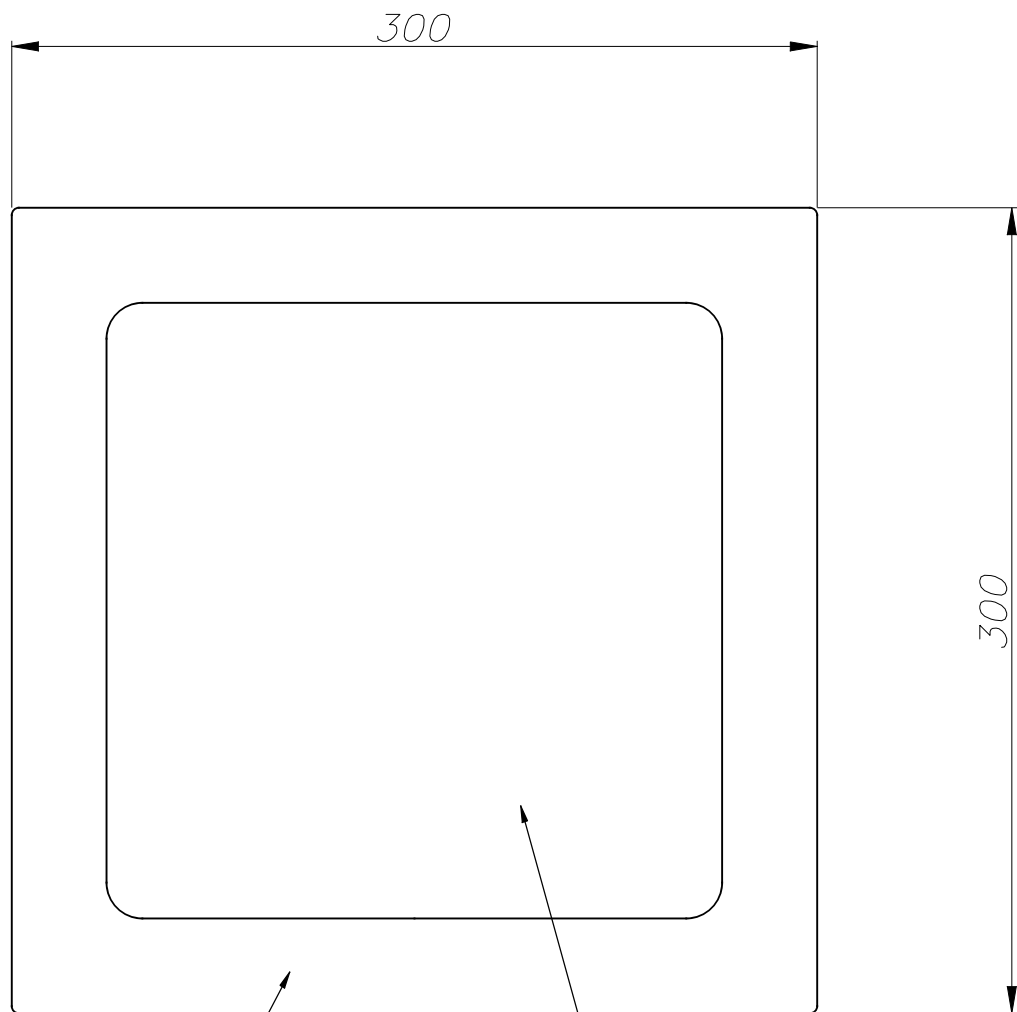

EASY Downlight recessed
Description

Downlight for indoor use.

For downlighting. Structure material: Aluminium. Structure finish: Matt white. Diffuser material: Acrylic. Diffuser finish: Opal. Warranty: 5 Years.11Product net weight (Kg): 0.8001Product length (mm): 231Product width or diameter (mm): 3001Product height (mm): 30011Class 2. Luminaire not suitable for coating with insulation materials. Glow wire test: 650. IP: IP23. LED. No. of lampholders or LEDs: 120. LED brand: MLS. Driver brand: LXD. Maximum power of light source: 19.7W. Colour temperature: Neutral white - 4000K. Colour rendering index: 80. Hours of life: 36.000 L70B30. UGR: 19.3. Real flux (lm): 1692. Nominal flux (lm): 2160. Lm/Real W: 77. Voltage and frequency range: 100-240 VAC. Gear included: Yes, electronic. Multi-voltage gear included. Total power: 22W. Power factor: 0.98.

Finish
Matt white
Opal

Material
Aluminium
Acrylic

TECHNICAL CHARACTERISTICS
Light source

Light source: LED MLS
Output (W): 19.7W
Total power consumption (W): 22W
Color temperature: Neutral white - 4000K
CRI: 80
Real Lumen: 1692
Nominal Lumen: 2160
Qty Leds: 120
Lm/Real W: 77
Life Time: 36.000 L70B30
Bin / Grup: 40-0A o 40-0B
UGR: 19.3

ALUMINIO INYECTADO
INJECTED ALUMINIUM

ACRÍLICO
OPAL

285x285

0-12mm

Scale 1:2