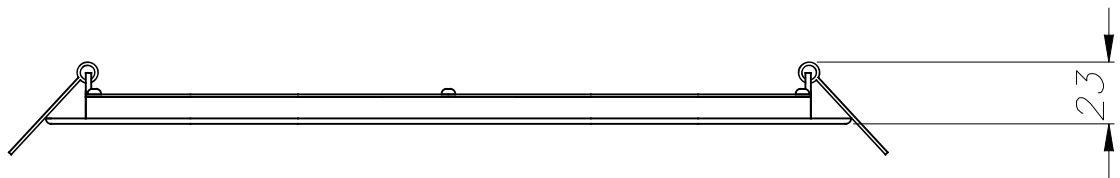

EASY Downlight recessed
Description

Downlight for indoor use.

For downlighting. Structure material: Aluminium. Structure finish: Matt white. Diffuser material: Acrylic. Diffuser finish: Opal. Warranty: 5 Years.11Product net weight (Kg): 0.8001Product length (mm): 231Product width or diameter (mm): 3001Product height (mm): 30011Class 2. Luminaire not suitable for coating with insulation materials. Glow wire test: 650. IP: IP23. LED. No. of lampholders or LEDs: 120. LED brand: MLS. Driver brand: LXD. Maximum power of light source: 19.7W. Colour temperature: Neutral white - 4000K. Colour rendering index: 80. Hours of life: 36.000 L70B30. UGR: 19.3. Real flux (lm): 1692. Nominal flux (lm): 2160. Lm/Real W: 77. Voltage and frequency range: 100-240 VAC. Gear included: Yes, electronic. Multi-voltage gear included. Total power: 22W. Power factor: 0.98.

Finish
Matt white
Opal

Material
Aluminium
Acrylic

TECHNICAL CHARACTERISTICS
Light source

Light source: LED MLS
Output (W): 19.7W
Total power consumption (W): 22W
Color temperature: Neutral white - 4000K
CRI: 80
Real Lumen: 1692
Nominal Lumen: 2160
Qty Leds: 120
Lm/Real W: 77
Life Time: 36.000 L70B30
Bin / Grup: 40-0A o 40-0B
UGR: 19.3

GEAR

Brand: LXD
Gear included: Yes, electronic
Voltage / Frequency:
100-240VAC/50-60Hz
Power Factor: 0.98

Luminaire

Warranty: 5 Years

Logistics

Energy Efficiency: LED A++
EAN Code: 8435381452599
Net Weight (Kg): 0.800
Weight in Kg (packaged): 0.950
Packing: 330 x 45 x 310
Masterbox: 10

ALUMINIO INYECTADO
INJECTED ALUMINIUM

ACRÍLICO
OPAL

285x285

0-12mm

Scale 1:2