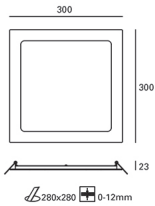

EASY Downlight recessed
Description

Downlight for indoor use.

For downlighting. Structure material: Aluminium. Structure finish: Matt white. Diffuser material: Acrylic. Diffuser finish: Opal. Warranty: 5 Years.11Product net weight (Kg): 0.8001Product length (mm): 231Product width or diameter (mm): 3001Product height (mm): 30011Class 2. Luminaire not suitable for coating with insulation materials. Glow wire test: 650. IP: IP23. LED. No. of lampholders or LEDs: 120. LED brand: MLS. Driver brand: LXD. Maximum power of light source: 19.7W. Colour temperature: Neutral white - 4000K. Colour rendering index: 80. Hours of life: 36.000 L70B30. UGR: 19.3. Real flux (lm): 1692. Nominal flux (lm): 2160. Lm/Real W: 77. Voltage and frequency range: 100-240 VAC. Gear included: Yes, electronic. Multi-voltage gear included. Total power: 22W. Power factor: 0.98.

Finish
Matt white
Opal

Material
Aluminium
Acrylic

TECHNICAL CHARACTERISTICS
Light source

Light source: LED MLS
Output (W): 19.7W
Total power consumption (W): 22W
Color temperature: Neutral white - 4000K
CRI: 80
Real Lumen: 1692
Nominal Lumen: 2160
Qty Leds: 120
Lm/Real W: 77
Life Time: 36.000 L70B30
Bin / Grup: 40-0A o 40-0B
UGR: 19.3

ALUMINIO INYECTADO
INJECTED ALUMINIUM

ACRÍLICO
OPAL

285x285

0-12mm

Scale 1:2