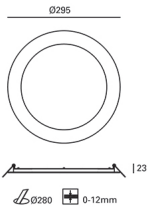

EASY Downlight recessed

Description

Downlight for indoor use.

For downlighting. Structure material: Aluminium. Structure finish: Matt white. Diffuser material: Acrylic. Diffuser finish: Opal. Warranty: 5 Years.11Product net weight (Kg): 0.6551Product length (mm): 231Product width or diameter (mm): 29511Class 2. Luminaire not suitable for coating with insulation materials. Glow wire test: 650. IP: IP23. LED. No. of lampholders or LEDs: 120. LED brand: MLS. Driver brand: LXD. Maximum power of light source: 19.7W. Colour temperature: Neutral white - 4000K. Colour rendering index: 80. Hours of life: 36.000 L70B30. UGR: 20.7. % de Flickering: 35,8%. Real flux (lm): 1692. Nominal flux (lm): 2160. Lm/Real W: 77. Voltage and frequency range: 100-240 VAC. Gear included: Yes, electronic. Multi-voltage gear included. Total power: 22W. Power factor: 0.98.

Finish
Matt white
Opal

Material
Aluminium
Acrylic

TECHNICAL CHARACTERISTICS
Light source

Light source: LED MLS
Output (W): 19.7W
Total power consumption (W): 22W
Color temperature: Neutral white - 4000K
CRI: 80
Real Lumen: 1692
Nominal Lumen: 2160
Qty Leds: 120
Lm/Real W: 77
Life Time: 36.000 L70B30
Bin / Grup: 40-0A o 40-0B
UGR: 20.7