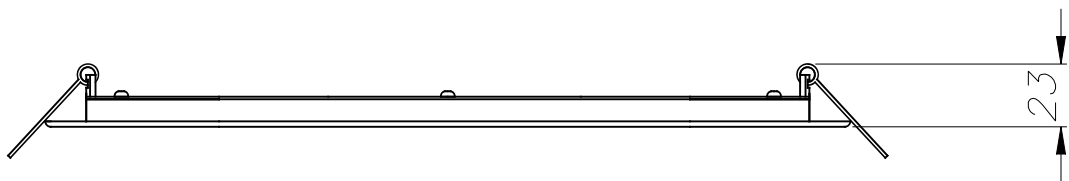

EASY Downlight recessed

Description

Downlight for indoor use.

For downlighting. Structure material: Aluminium. Structure finish: Matt white. Diffuser material: Acrylic. Diffuser finish: Opal. Warranty: 5 Years.11Product net weight (Kg): 0.6551Product length (mm): 231Product width or diameter (mm): 29511Class 2. Luminaire not suitable for coating with insulation materials. Glow wire test: 650. IP: IP23. LED. No. of lampholders or LEDs: 120. LED brand: MLS. Driver brand: LXD. Maximum power of light source: 19.7W. Colour temperature: Neutral white - 4000K. Colour rendering index: 80. Hours of life: 36.000 L70B30. UGR: 20.7. % de Flickering: 35,8%. Real flux (lm): 1692. Nominal flux (lm): 2160. Lm/Real W: 77. Voltage and frequency range: 100-240 VAC. Gear included: Yes, electronic. Multi-voltage gear included. Total power: 22W. Power factor: 0.98.

GEAR

Brand: LXD
Gear included: Yes, electronic
Voltage / Frequency:
100-240VAC/50-60Hz
Power Factor: 0.98
Flickering: 35,8%

Luminaire

Warranty: 5 Years

Logistics

Energy Efficiency: LED A++
EAN Code: 8435381452575
Net Weight (Kg): 0.655
Weight in Kg (packaged): 0.853
Packing: 310 x 45 x 310
Masterbox: 10

ALUMINIO INYECTADO
INJECTED ALUMINIUM

ACRÍLICO
OPAL

Scale 1:2