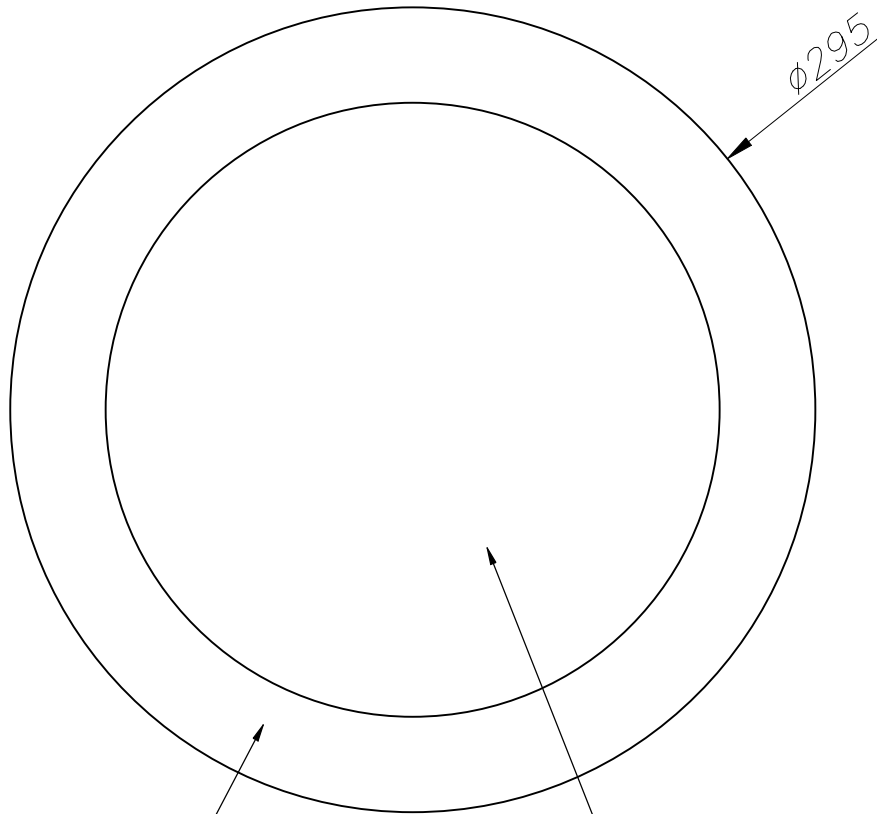

EASY Downlight recessed

Description

Downlight for indoor use.

For downlighting. Structure material: Aluminium. Structure finish: Matt white. Diffuser material: Acrylic. Diffuser finish: Opal. Warranty: 5 Years.11Product net weight (Kg): 0.6551Product length (mm): 231Product width or diameter (mm): 29511Class 2. Luminaire not suitable for coating with insulation materials. Glow wire test: 650. IP: IP23. LED. No. of lampholders or LEDs: 120. LED brand: MLS. Driver brand: LXD. Maximum power of light source: 19.7W. Colour temperature: Neutral white - 4000K. Colour rendering index: 80. Hours of life: 36.000 L70B30. UGR: 20.7. % de Flickering: 35,8%. Real flux (lm): 1692. Nominal flux (lm): 2160. Lm/Real W: 77. Voltage and frequency range: 100-240 VAC. Gear included: Yes, electronic. Multi-voltage gear included. Total power: 22W. Power factor: 0.98.

Finish
Matt white
Opal

Material
Aluminium
Acrylic

TECHNICAL CHARACTERISTICS
Light source

Light source: LED MLS
Output (W): 19.7W
Total power consumption (W): 22W
Color temperature: Neutral white - 4000K
CRI: 80
Real Lumen: 1692
Nominal Lumen: 2160
Qty Leds: 120
Lm/Real W: 77
Life Time: 36.000 L70B30
Bin / Grup: 40-0A o 40-0B
UGR: 20.7

GEAR

Brand: LXD
Gear included: Yes, electronic
Voltage / Frequency:
100-240VAC/50-60Hz
Power Factor: 0.98
Flickering: 35,8%

Luminaire

Warranty: 5 Years

Logistics

Energy Efficiency: LED A++
EAN Code: 8435381452575
Net Weight (Kg): 0.655
Weight in Kg (packaged): 0.853
Packing: 310 x 45 x 310
Masterbox: 10

ALUMINIO INYECTADO
INJECTED ALUMINIUM

ACRÍLICO
OPAL

Scale 1:2