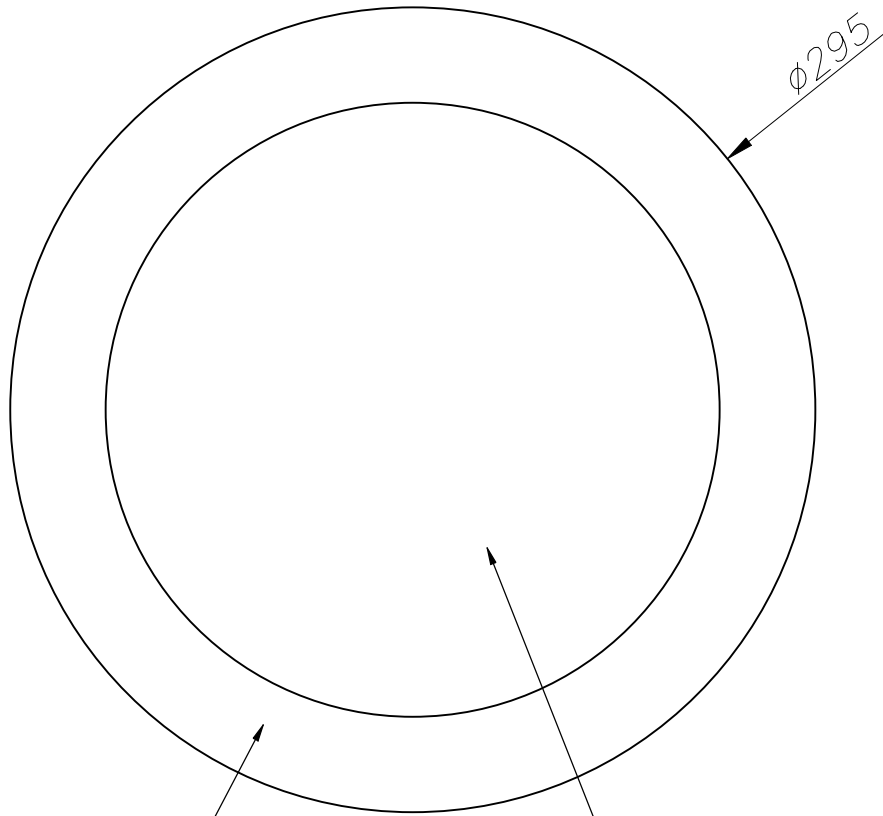

EASY Downlight recessed

Description

Downlight for indoor use.

For downlighting. Structure material: Aluminium. Structure finish: Matt white. Diffuser material: Acrylic. Diffuser finish: Opal. Warranty: 5 Years.11Product net weight (Kg): 0.6551Product length (mm): 231Product width or diameter (mm): 29511Class 2. Luminaire not suitable for coating with insulation materials. IP: IP23. LED. No. of lampholders or LEDs: 120. LED brand: MLS. Driver brand: LXD. Maximum power of light source: 19.7W. Colour temperature: Warm White - 3000K. Colour rendering index: 80. Hours of life: 36.000 L70B30. UGR: 20.7. % de Flickering: 35.8%. Real flux (lm): 1692. Nominal flux (lm): 2160. Lm/Real W: 77. Voltage and frequency range: 100-240 VAC. Gear included: Yes, electronic. Multi-voltage gear included. Total power: 22W. Power factor: 0.46.

Finish
Matt white
Opal

Material
Aluminium
Acrylic

TECHNICAL CHARACTERISTICS
Light source

Light source: LED MLS
Output (W): 19.7W
Total power consumption (W): 22W
Color temperature: Warm White - 3000K
CRI: 80
Real Lumen: 1692
Nominal Lumen: 2160
Qty Leds: 120
Lm/Real W: 77
Life Time: 36.000 L70B30
Bin / Grup: 30-0A o 30-0B
UGR: 20.7

GEAR

Brand: LXD
Gear included: Yes, electronic
Voltage / Frequency:
100-240VAC/50-60Hz
Power Factor: 0.46
Flickering: 35.8%

Luminaire

Warranty: 5 Years

Logistics

Energy Efficiency: LED A++
EAN Code: 8435381452568
Net Weight (Kg): 0.655
Weight in Kg (packaged): 0.853
Packing: 310 x 45 x 310
Masterbox: 10

ALUMINIO INYECTADO
INJECTED ALUMINIUM

ACRÍLICO
OPAL

Scale 1:2