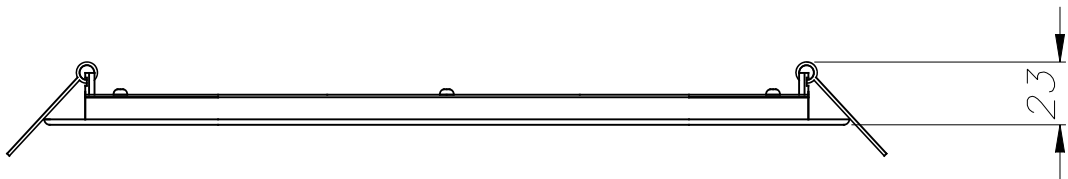

EASY Downlight recessed

Description

Downlight for indoor use.

For downlighting. Structure material: Aluminium. Structure finish: Matt white. Diffuser material: Acrylic. Diffuser finish: Opal. Warranty: 5 Years.11Product net weight (Kg): 0.6551Product length (mm): 231Product width or diameter (mm): 29511Class 2. Luminaire not suitable for coating with insulation materials. IP: IP23. LED. No. of lampholders or LEDs: 120. LED brand: MLS. Driver brand: LXD. Maximum power of light source: 19.7W. Colour temperature: Warm White - 3000K. Colour rendering index: 80. Hours of life: 36.000 L70B30. UGR: 20.7. % de Flickering: 35.8%. Real flux (lm): 1692. Nominal flux (lm): 2160. Lm/Real W: 77. Voltage and frequency range: 100-240 VAC. Gear included: Yes, electronic. Multi-voltage gear included. Total power: 22W. Power factor: 0.46.

GEAR

Brand: LXD
Gear included: Yes, electronic
Voltage / Frequency:
100-240VAC/50-60Hz
Power Factor: 0.46
Flickering: 35.8%

Luminaire

Warranty: 5 Years

Logistics

Energy Efficiency: LED A++
EAN Code: 8435381452568
Net Weight (Kg): 0.655
Weight in Kg (packaged): 0.853
Packing: 310 x 45 x 310
Masterbox: 10

ALUMINIO INYECTADO
INJECTED ALUMINIUM

ACRÍLICO
OPAL

Scale 1:2