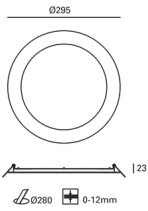

EASY Downlight recessed

Description

Downlight for indoor use.

For downlighting. Structure material: Aluminium. Structure finish: Matt white. Diffuser material: Acrylic. Diffuser finish: Opal. Warranty: 5 Years.11Product net weight (Kg): 0.6551Product length (mm): 231Product width or diameter (mm): 29511Class 2. Luminaire not suitable for coating with insulation materials. IP: IP23. LED. No. of lampholders or LEDs: 120. LED brand: MLS. Driver brand: LXD. Maximum power of light source: 19.7W. Colour temperature: Warm White - 3000K. Colour rendering index: 80. Hours of life: 36.000 L70B30. UGR: 20.7. % de Flickering: 35.8%. Real flux (lm): 1692. Nominal flux (lm): 2160. Lm/Real W: 77. Voltage and frequency range: 100-240 VAC. Gear included: Yes, electronic. Multi-voltage gear included. Total power: 22W. Power factor: 0.46.

Finish
Matt white
Opal

Material
Aluminium
Acrylic

TECHNICAL CHARACTERISTICS
Light source

Light source: LED MLS
Output (W): 19.7W
Total power consumption (W): 22W
Color temperature: Warm White - 3000K
CRI: 80
Real Lumen: 1692
Nominal Lumen: 2160
Qty Leds: 120
Lm/Real W: 77
Life Time: 36.000 L70B30
Bin / Grup: 30-0A o 30-0B
UGR: 20.7