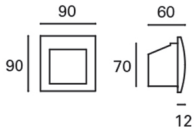

PX-0285-GRI

V0

FACE Wall recessed

Description

Wall recessed for indoor and outdoor use.

For frontal lighting and downlighting. Structure material: Aluminium. Structure finish: Grey. Diffuser material: Glass. Diffuser finish: Transparent. Warranty: 5 Years.11Product net weight (Kg): 0.2301Product length (mm): 901Product width or diameter (mm): 901Product aperture (mm): 1711Class 1. IP: IP65. LED. No. of lampholders or LEDs: 15. LED brand: NATIONSTAR. Maximum power of light source: 1W. Colour temperature: Neutral white - 4000K. Colour rendering index: 80. Hours of life: 36.000h L70B30. UGR: 3.6. Photobiological risk: RG0. Real flux (lm): 46. Nominal flux (lm): 120. Lm/Real W: 27. Voltage and frequency range: 100-240 VAC. Voltage: 3.1 V. Intensity: 20 mA. Gear included: Yes, electronic. Total power: 1.7 W. Power factor: 0.35.

Light source: LED NATIONSTAR
Output (W): 1W
Total power consumption (W): 1.7 W
Color temperature: Neutral white - 4000K
CRI: 80
Real Lumen: 46
Nominal Lumen: 120
Qty Leds: 15
Lm/Real W: 27
Life Time: 36.000h L70B30
Bin / Grup: 7A o 7B
UGR: 3.6
Photobiological risk: RG0