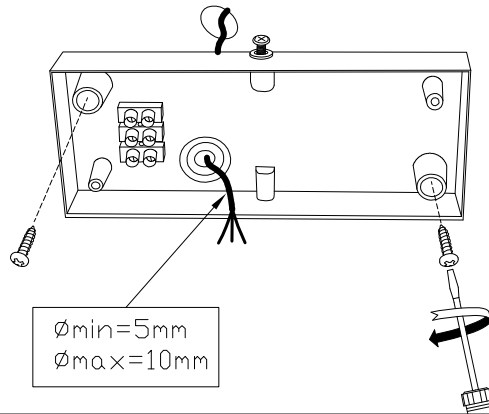

PX-0005-ANT

V0

MAYOR Wall fixture

Description

Wall light for outdoor use.

For uplighting and downlighting. Structure material: Injected aluminium. Structure finish: Black. Diffuser material: Glass. Diffuser finish: Matt. Warranty: 5 Years.11Product net weight (Kg): 0.9001Product length (mm): 1901Product width or diameter (mm): 1701Product height (mm): 7011Class 1. Glow wire test: 850. IP: IP44. E27. Maximum length of luminaire bulb: 117.000. Maximum diameter of luminaire bulb: 45.000. No. of lampholders or LEDs: 1. Maximum power of light source: 60W. UGR: 11.8. Real flux (lm): 404. Lm/Real W: 7. Gear included: No. Total power: 60.

Luminaire

Recessed: No
Warranty: 5 Years

Logistics

Energy Efficiency: NO BULB
EAN Code: 8435381434878
Net Weight (Kg): 0.900
Weight in Kg (packaged): 1.031
Packing: 185 x 80 x 210
Masterbox: 12

The photograph may not match the reference exactly. Please read the product description to identify the finish.

IP44 fitting

BULBS OPTIONS:

INCANDESCENT: E27 D45max. MAX60W

FLUORESCENT: PL E27 MAX15W

①

③

⑤

⑦