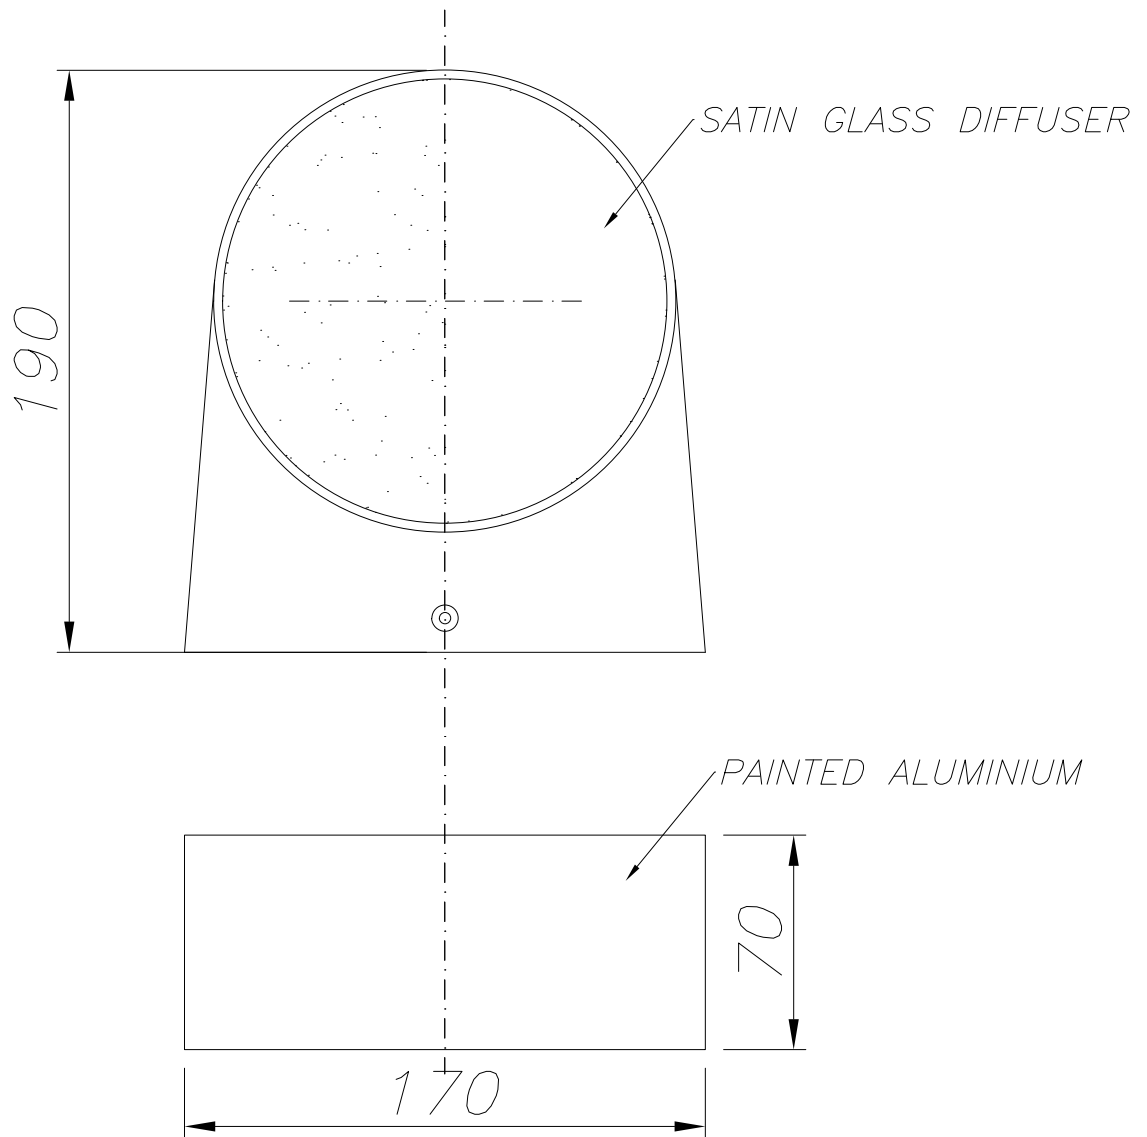

PX-0005-ANT

V0

MAYOR Wall fixture

Description

Wall light for outdoor use.

For uplighting and downlighting. Structure material: Injected aluminium. Structure finish: Black. Diffuser material: Glass. Diffuser finish: Matt. Warranty: 5 Years.11Product net weight (Kg): 0.9001Product length (mm): 1901Product width or diameter (mm): 1701Product height (mm): 7011Class 1. Glow wire test: 850. IP: IP44. E27. Maximum length of luminaire bulb: 117.000. Maximum diameter of luminaire bulb: 45.000. No. of lampholders or LEDs: 1. Maximum power of light source: 60W. UGR: 11.8. Real flux (lm): 404. Lm/Real W: 7. Gear included: No. Total power: 60.

Lampholder: 1 x E27
Output (W): MAX 60W
Total power consumption (W): 60
Lamp maximum dimension: 117/45 mm
Real Lumen: 404
Quantity: 1
Lm/Real W: 7
UGR: 11.8

GEAR

Brand: NA
Voltage / Frequency:
100-240V/50-60Hz

Luminaire

Recessed: No
Warranty: 5 Years

Logistics

Energy Efficiency: NO BULB
EAN Code: 8435381434878
Net Weight (Kg): 0.900
Weight in Kg (packaged): 1.031
Packing: 185 x 80 x 210
Masterbox: 12

The photograph may not match the reference exactly. Please read the product description to identify the finish.