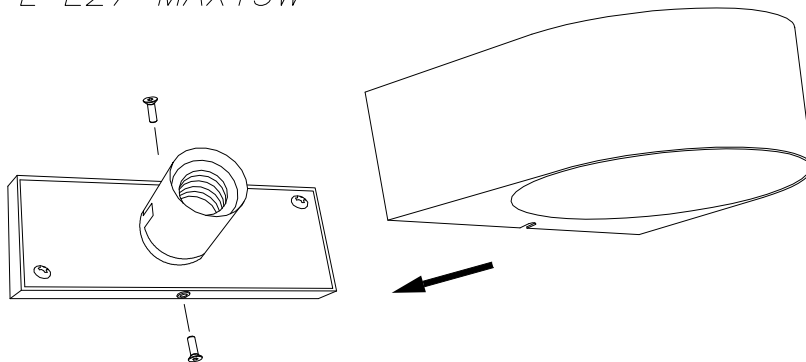

BULBS OPTIONS:

INCANDESCENT: E27 D45max. MAX60W

FLUORESCENT: PL E27 MAX15W