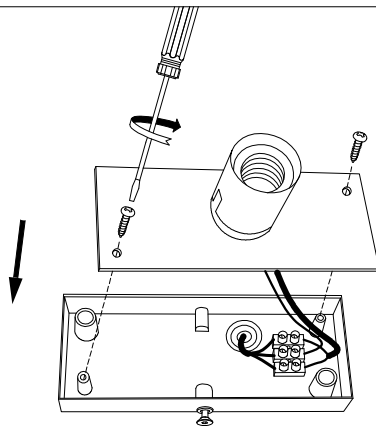

PX-0005-ANT

V0

MAYOR Wall fixture

Description

Wall light for outdoor use.

For uplighting and downlighting. Structure material: Injected aluminium. Structure finish: Black. Diffuser material: Glass. Diffuser finish: Matt. Warranty: 5 Years.11Product net weight (Kg): 0.9001Product length (mm): 1901Product width or diameter (mm): 1701Product height (mm): 7011Class 1. Glow wire test: 850. IP: IP44. E27. Maximum length of luminaire bulb: 117.000. Maximum diameter of luminaire bulb: 45.000. No. of lampholders or LEDs: 1. Maximum power of light source: 60W. UGR: 11.8. Real flux (lm): 404. Lm/Real W: 7. Gear included: No. Total power: 60.

Luminaire

Recessed: No
Warranty: 5 Years

Logistics

Energy Efficiency: NO BULB
EAN Code: 8435381434878
Net Weight (Kg): 0.900
Weight in Kg (packaged): 1.031
Packing: 185 x 80 x 210
Masterbox: 12

The photograph may not match the reference exactly. Please read the product description to identify the finish.

IP44 fitting

BULBS OPTIONS:

INCANDESCENT: E27 D45max. MAX60W

FLUORESCENT: PL E27 MAX15W

①

③

⑤

⑦