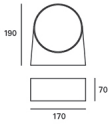

PX-0005-ANT

V0

MAYOR Wall fixture

Description

Wall light for outdoor use.

For uplighting and downlighting. Structure material: Injected aluminium. Structure finish: Black. Diffuser material: Glass. Diffuser finish: Matt. Warranty: 5 Years.11Product net weight (Kg): 0.9001Product length (mm): 1901Product width or diameter (mm): 1701Product height (mm): 7011Class 1. Glow wire test: 850. IP: IP44. E27. Maximum length of luminaire bulb: 117.000. Maximum diameter of luminaire bulb: 45.000. No. of lampholders or LEDs: 1. Maximum power of light source: 60W. UGR: 11.8. Real flux (lm): 404. Lm/Real W: 7. Gear included: No. Total power: 60.

Lampholder: 1 x E27
Output (W): MAX 60W
Total power consumption (W): 60
Lamp maximum dimension: 117/45 mm
Real Lumen: 404
Quantity: 1
Lm/Real W: 7
UGR: 11.8

GEAR

Brand: NA
Voltage / Frequency:
100-240V/50-60Hz

Luminaire

Recessed: No
Warranty: 5 Years

Logistics

Energy Efficiency: NO BULB
EAN Code: 8435381434878
Net Weight (Kg): 0.900
Weight in Kg (packaged): 1.031
Packing: 185 x 80 x 210
Masterbox: 12

The photograph may not match the reference exactly. Please read the product description to identify the finish.