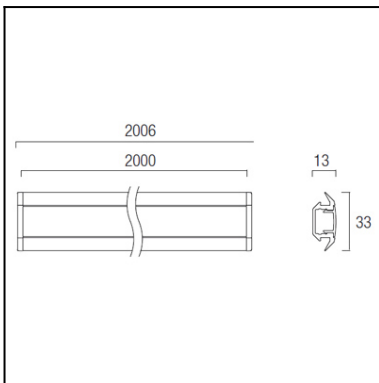

The photograph may not match the reference exactly. Please read the product description to identify the finish.

[Download photometric file .ldt / .ies](#)

Description

Extruded aluminium profile 2 metres long, with matt diffuser. Consult for other versions with transparent diffuser or without diffuser.

TECHNICAL CHARACTERISTICS

Type:	Accessory
IP Protection degrees:	IP20
Warranty (Years):	2
Units per box:	1
Net Weight (Kg):	0.64
EAN:	8435381403348

MATERIALS / FINISHES

Structure material:	Anodized aluminium Methacrylate	Diffuser material:	Polycarbonate
	Grey	Diffuser finish:	Tinted