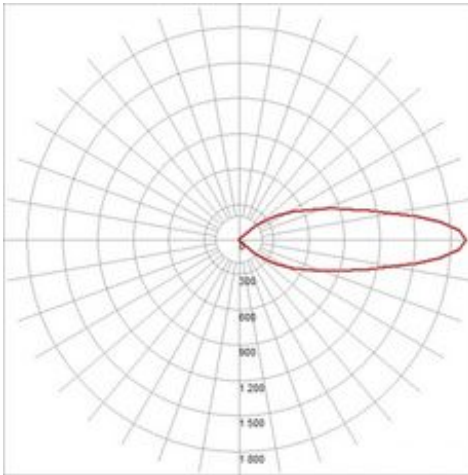

## MERVALED S

outdoor wall light, LED, 3000K, IP54, anthracite, with sensor, 14W

Article number	232405
LBS code	Flächen LED
Number of light sources	1
Max. wattage	14 Watt
Luminous flux	750 lm
Lamp	COB LED module
Light distribution type	Direct
Light distribution type	1
Light distribution type	rotationally symmetric
Light distribution type	3
Feed-in capability	No
Lamp included	No
Tilt range	180 Degree
Rotation range	340 Degree
Width	14 cm
Height	26.5 cm
Depth	22.5 cm
Net weight	1.252 kg
Gross weight	1.446 kg
Voltage	220-240 ~50/60 . 300 Volts
Protection class	I
IP-rating	IP 54
Beam angle	30 Degree
Material	Aluminium/acrylic glass
Colour	anthracite
Way of mounting	Surface wall mounting
Remark 1	Incorporated motion detector
Remark 2	LED driver incorporated
Remark 3	Detection angle = 140° , detection distance = 8m (22°C), up to a height of 3 m. Can be switched between day and night mode as well as low and high sensitivity. Operating duration: 5s, 30s, 1 min, 3 min, 5min, 8min

Average lifespan	30000 Hours
Colour temperature	3000 Kelvin
Colour rendering index	80
Energy efficiency class	A++
fastCalcEnabled	No
ranking	300
Catalogue page	BIG WHITE 2017: 655

Powerful LED outdoor spot MERVLED S for illuminating areas and spaces. By means of the adjustable lamp head and its IP54 protection, the spot is suitable for exterior wall mounting. The incorporated motion sensor can be switched between day and night mode as well as low and high sensitivity. The electrical connection of the luminaire, which is available in warm white light colour, is made directly to the 230V mains supply thanks to the built-in LED driver. This luminaire contains built-in LED lamps. EEI A - A++ The lamps in the luminaire cannot be replaced.