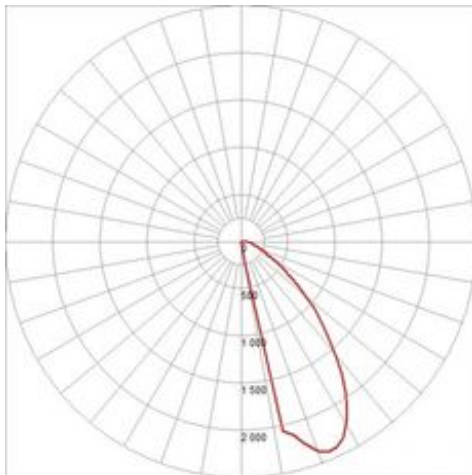

SLOTBOX 70

outdoor floor stand, LED, 3000K, IP44, square, anthracite, L/W/H 12/7/70, 4W

Article number	232145
LBS code	LED
Number of light sources	1
Max. wattage	6 Watt
Lamp	PowerLED 4.3W
Light distribution type 1	Direct
Light distribution type 3	Axis-symmetric
Feed-in capability	No
Lamp included	No
Length	7 cm
Width	12 cm
Height	70 cm
Net weight	2.163 kg
Gross weight	2.627 kg
Voltage	200-240 ~50/60 . 350 Volts
Protection class	II
IP-rating	IP 44
Material	Aluminium
Colour	anthracite
Way of mounting	Surface floor mounting
Remark 1	LED driver incorporated
Average lifespan	35000 Hours
Colour temperature	3000 Kelvin
Colour rendering index	80
Luminous flux	600 lm
Energy efficiency class	A++
fastCalcEnabled	No
ranking	300
Catalogue page	BIG WHITE 2017: 552

The indirect floor luminaire SLOTBOX 70 convinces with an extraordinary appearance. Equipped with a high-quality, warm white LED, it provides a perfect mix of efficiency and strong design character. It is suitable for use outdoors thanks to its IP44 protection class. A concrete-anchor-set for the secure mounting is included. Thanks to the incorporated LED driver, the electrical connection of both versions is made directly to 230V mains supply. This luminaire contains built-in LED lamps. EEL A - A++ The lamps in the luminaire cannot be replaced.