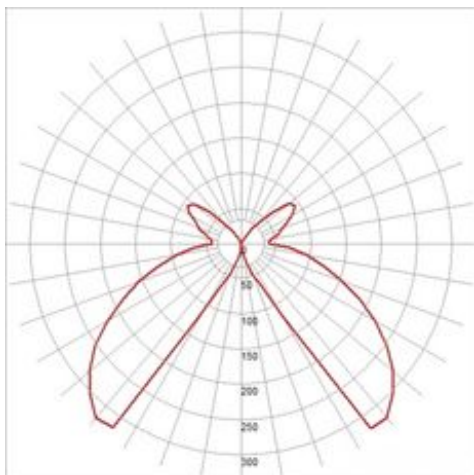

LOGS 40

outdoor floor stand, LED, 3000K, IP44, square, anthracite, L/W/H 13/8/39.5 cm, 8W

Article number	232115
LBS code	Flächen LED
Number of light sources	1
Max. wattage	8 Watt
Luminous flux	330 lm
Lamp	COB LED
Light distribution type 1	direct-indirect
Light distribution type 3	Axis-symmetric
Product family	Logs
Feed-in capability	No
Lamp included	No
Length	13 cm
Width	8 cm
Height	39.5 cm
Net weight	2.021 kg
Gross weight	2.714 kg
Voltage	100-240 ~50/60 . 500 Volts
Protection class	I
IP-rating	IP 44
Material	Aluminium
Colour	anthracite
Way of mounting	Surface floor mounting
Remark 1	LED driver incorporated
Average lifespan	40000 Hours
Colour temperature	3000 Kelvin
Colour rendering index	80
Energy efficiency class	A++
fastCalcEnabled	No
ranking	300
Catalogue page	BIG WHITE 2017: 552

The indirect LED floor stand LOGS 40 is made from aluminium and equipped with a high-performance planar LED. Depending on the version various housing heights and colours are available. The required driver for direct connection to 230V mains supply is included in each package. For simplified mounting, a suitable earth-spike, screw set and junction box are available on accessory. In addition, the installation can be extended by wall lights of the series. This luminaire contains built-in LED lamps. EEL A - A++ The lamps in the luminaire cannot be replaced.