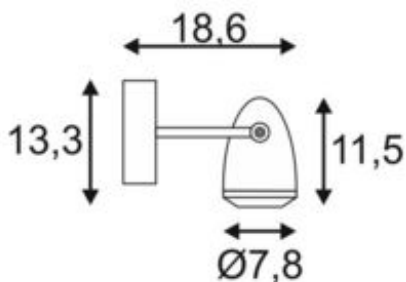

CV-SPOT

outdoor wall and ceiling light, LED GU10 51 mm, IP44, stainless steel, max. 4W

Article number	231662
Light distribution type 1	Direct
Product family	CV-Spot
Feed-in capability	No
LBS code	LED GU10 51mm
Lamp	LED GU10 51mm
Lampholder / Socket	GU10
Number of light sources	1
Lamp included	No
Tilt range	180 Degree
Width	11 cm
Height	18.6 cm
Depth	13.3 cm
Net weight	1.543 kg
Gross weight	1.747 kg
Voltage	230 ~50 Volts
Max. wattage	4 Watt
Protection class	I
IP-rating	IP 44
Material	Stainless steel 304
Colour	Brushed stainless steel
Way of mounting	Surface wall / Surface ceiling mounting
Energy efficiency class	A++
fastCalcEnabled	No
ranking	300
Catalogue page	BIG WHITE 2017: 660

With the aluminium-made wall luminaire CV-SPOT, the LED lamp of choice is covered by a glass that protects against external influences. The combination of stainless steel and glass provides a classic, high-quality character. Rated IP65, it is suitable for outdoor use. CV-SPOT is supplied ready for direct connection to 230V mains supply. This luminaire is compatible with bulbs of the energy classes: A - A++