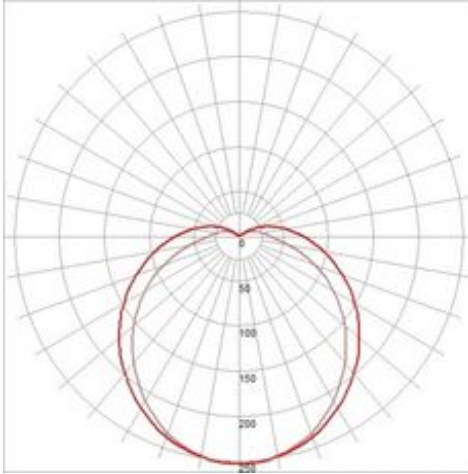

TERANG

outdoor wall and ceiling light, LED, 3000K, IP44, oval, anthracite, 9W

Article number	229925
Number of light sources	1
Max. wattage	9 Watt
Luminous flux	680 lm
Lamp	SMD LED Module
Light distribution type 1	Direct
Light distribution type 3	Axis-symmetric
Feed-in capability	No
Lamp included	No
Width	17.9 cm
Height	11.3 cm
Depth	8.1 cm
Net weight	0.462 kg
Gross weight	0.56 kg
Voltage	220-240 ~50 Volts
Protection class	I
IP-rating	IP 44
Beam angle	120 Degree
Material	Aluminium/plastic PC
Colour	anthracite
Way of mounting	Surface wall / Surface ceiling mounting
Remark 1	LED driver incorporated
Average lifespan	20000 Hours
Colour temperature	3000 Kelvin
Colour rendering index	80
Energy efficiency class	A++
fastCalcEnabled	No
ranking	200
Catalogue page	BIG WHITE 2017: 670