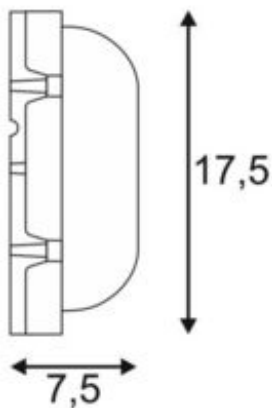

TERANG

outdoor wall and ceiling light, LED, 3000K, IP44, oval, anthracite, 9W

Article number	229925
Number of light sources	1
Max. wattage	9 Watt
Luminous flux	680 lm
Lamp	SMD LED Module
Light distribution type 1	Direct
Light distribution type 3	Axis-symmetric
Feed-in capability	No
Lamp included	No
Width	17.9 cm
Height	11.3 cm
Depth	8.1 cm
Net weight	0.462 kg
Gross weight	0.56 kg
Voltage	220-240 ~50 Volts
Protection class	I
IP-rating	IP 44
Beam angle	120 Degree
Material	Aluminium/plastic PC
Colour	anthracite
Way of mounting	Surface wall / Surface ceiling mounting
Remark 1	LED driver incorporated
Average lifespan	20000 Hours
Colour temperature	3000 Kelvin
Colour rendering index	80
Energy efficiency class	A++
fastCalcEnabled	No
ranking	200
Catalogue page	BIG WHITE 2017: 670