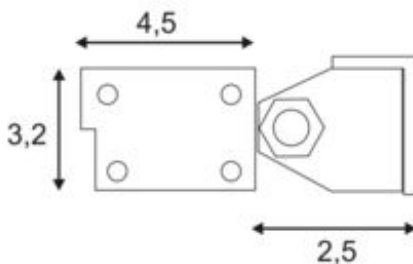

GALEN LED PROFILE

outdoor façade light, LED, 6500K, IP65, 1 m, silver-grey, 25W

Article number	229481
LBS code	Power LED 1W
Number of light sources	18
Length	100 cm
Max. wattage	25 Watt
Beam angle	25 Degree
Luminous flux	1070 lm
Lamp	Power LED 1W
Light distribution type 1	Direct
Light distribution type 3	Axis-symmetric
Feed-in capability	No
Lamp included	No
Tilt range	120 Degree
Width	100 cm
Height	3.2 cm
Depth	7 cm
Net weight	1.655 kg
Gross weight	1.897 kg
Voltage	24 Volts
Protection class	III
IP-rating	IP 65
Material	Aluminium/glass
Colour	Silver-grey
Way of mounting	Surface wall / Surface floor / Surface ceiling mounting
Remark 1	Operate with LED power supply 470506 or 470544
Remark 2	150 cm connection lead incorporated
Average lifespan	30000 Hours
Colour temperature	6500 Kelvin
Colour rendering index	70
Energy efficiency	A++

class	
fastCalcEnabled	No
ranking	300
Catalogue page	BIG WHITE 2017: 609

Aluminium panel equipped with 18 powerful LEDs for effective lighting. Thanks to the pre-fitted installation bracket, it can be installed directly on the wall, ceiling and floor. With IP65 protection class, the tiltable panel is also suitable for outdoor use. The electrical connection of the panel available in daylight white and warm-white is done using the built-in connection lead to a 24V DC voltage power supply. This luminaire contains built-in LED lamps. EEL A - A++ The lamps in the luminaire cannot be replaced.