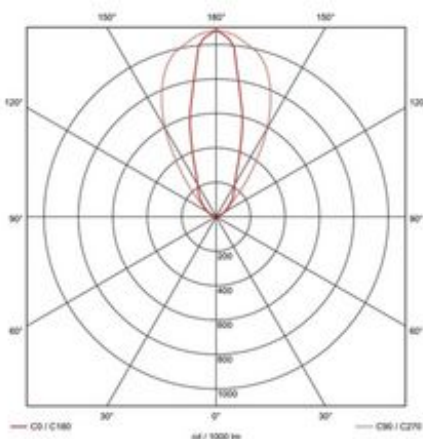

GALEN LED PROFILE

outdoor façade light, LED, 6500K, IP65, 1 m, silver-grey, 25W

Article number	229481
LBS code	Power LED 1W
Number of light sources	18
Length	100 cm
Max. wattage	25 Watt
Beam angle	25 Degree
Luminous flux	1070 lm
Lamp	Power LED 1W
Light distribution type 1	Direct
Light distribution type 3	Axis-symmetric
Feed-in capability	No
Lamp included	No
Tilt range	120 Degree
Width	100 cm
Height	3.2 cm
Depth	7 cm
Net weight	1.655 kg
Gross weight	1.897 kg
Voltage	24 Volts
Protection class	III
IP-rating	IP 65
Material	Aluminium/glass
Colour	Silver-grey
Way of mounting	Surface wall / Surface floor / Surface ceiling mounting
Remark 1	Operate with LED power supply 470506 or 470544
Remark 2	150 cm connection lead incorporated
Average lifespan	30000 Hours
Colour temperature	6500 Kelvin
Colour rendering index	70
Energy efficiency	A++

class	
fastCalcEnabled	No
ranking	300
Catalogue page	BIG WHITE 2017: 609

Aluminium panel equipped with 18 powerful LEDs for effective lighting. Thanks to the pre-fitted installation bracket, it can be installed directly on the wall, ceiling and floor. With IP65 protection class, the tiltable panel is also suitable for outdoor use. The electrical connection of the panel available in daylight white and warm-white is done using the built-in connection lead to a 24V DC voltage power supply. This luminaire contains built-in LED lamps. EEL A - A++ The lamps in the luminaire cannot be replaced.