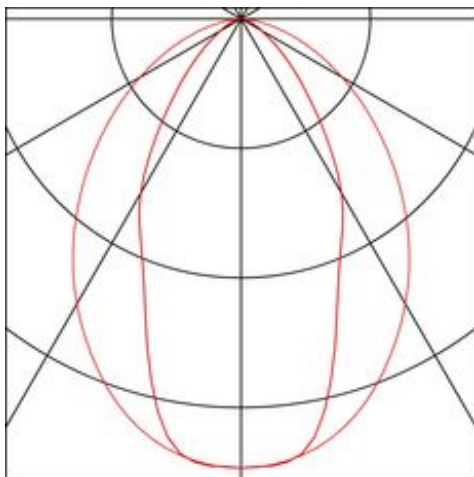

## BRICK MESH

outdoor recessed wall light, LED, 3000K, IP54, stainless steel, 4W

Article number	229110
Number of light sources	36
Max. wattage	4 Watt
Lamp	SMD LED
Light distribution type 1	Direct
Light distribution type 3	Axis-symmetric
Feed-in capability	No
Lamp included	No
Installation length	7.5 cm
Installation width	25.7 cm
Installation depth	9.5 cm
Width	26 cm
Height	7.7 cm
Depth	10.4 cm
Net weight	1.611 kg
Gross weight	1.821 kg
Voltage	100-240 ~50/60 . 24/ Volts
Protection class	I
IP-rating	IP 54
Material	Stainless steel 316 / Glass
Colour	Stainless steel
Way of mounting	Recessed wall mounting
Average lifespan	25000 Hours
Colour temperature	3000 Kelvin
Colour rendering index	80
Luminous flux	255 lm
Energy efficiency class	A++
fastCalcEnabled	No
ranking	400
Catalogue page	BIG WHITE 2017: 682

With the weather-resistant and stainless steel-made recessed wall light BRICK MESH, the frosted glass pane is covered by a stainless steel grid. Thanks to its IP54 protection class, the luminaire is suitable for outdoor use. The electrical connection is made directly to the 230V mains supply thanks to the built-in LED driver. A mounting pot is included in the delivery for simple assembly. This luminaire contains built-in LED lamps. EEI A - A++ The lamps in the luminaire cannot be replaced.