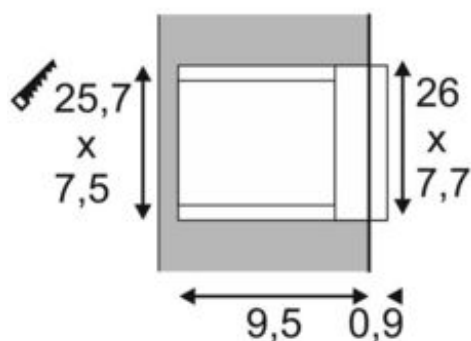

## BRICK MESH

outdoor recessed wall light, LED, 3000K, IP54, stainless steel, 4W

Article number	229110
Number of light sources	36
Max. wattage	4 Watt
Lamp	SMD LED
Light distribution type 1	Direct
Light distribution type 3	Axis-symmetric
Feed-in capability	No
Lamp included	No
Installation length	7.5 cm
Installation width	25.7 cm
Installation depth	9.5 cm
Width	26 cm
Height	7.7 cm
Depth	10.4 cm
Net weight	1.611 kg
Gross weight	1.821 kg
Voltage	100-240 ~50/60 . 24/ Volts
Protection class	I
IP-rating	IP 54
Material	Stainless steel 316 / Glass
Colour	Stainless steel
Way of mounting	Recessed wall mounting
Average lifespan	25000 Hours
Colour temperature	3000 Kelvin
Colour rendering index	80
Luminous flux	255 lm
Energy efficiency class	A++
fastCalcEnabled	No
ranking	400
Catalogue page	BIG WHITE 2017: 682

With the weather-resistant and stainless steel-made recessed wall light BRICK MESH, the frosted glass pane is covered by a stainless steel grid. Thanks to its IP54 protection class, the luminaire is suitable for outdoor use. The electrical connection is made directly to the 230V mains supply thanks to the built-in LED driver. A mounting pot is included in the delivery for simple assembly. This luminaire contains built-in LED lamps. EEI A - A++ The lamps in the luminaire cannot be replaced.