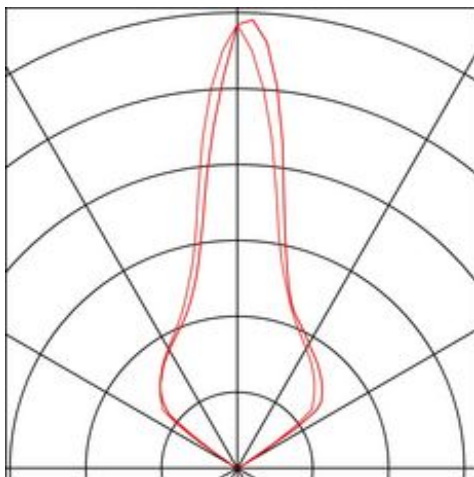

ROCCI 125

outdoor inground fitting, LED, 3000K, IP67, round, stainless steel 316, max. 6W

Article number	227600
Number of light sources	1
Height	11.7 cm
Max. wattage	6 Watt
Luminous flux	580 lm
Lamp	COB LED module
Light distribution type 1	Indirect
Light distribution type 3	Axis-symmetric
Feed-in capability	No
Lamp included	No
Installation diameter	11.3 cm
Installation depth	12.3 cm
Depth	11.7 cm
Diameter	12.6 cm
Net weight	0.941 kg
Gross weight	1.101 kg
Voltage	200-240 ~50/60 . 700 Volts
Protection class	I
IP-rating	IP 67
Beam angle	120 Degree
Material	Stainless steel 316 / Aluminium / Glass
Colour	Stainless steel
Way of mounting	Inground mounting
Remark 1	Weight capacity 500 kg
Average lifespan	30000 Hours
Colour temperature	3000 Kelvin
Colour rendering index	80
Energy efficiency class	A++
fastCalcEnabled	No
ranking	400
Catalogue page	BIG WHITE 2017: 699

The inground fitting ROCCI 125 has a round stainless steel shade with a transparent glass cover and is fitted with a COB LED module. With protection class IP67, the luminaire is available with two shapes of shades and is suitable for outdoor use. The electrical connection is made directly to the 230V mains supply. A mounting pot is included in the delivery for simple assembly.