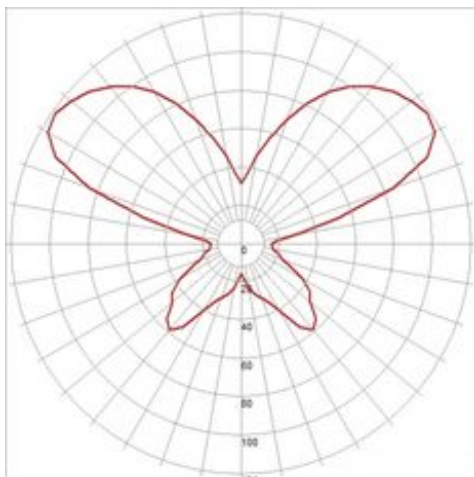

BISHADE SL-1

floor stand, A60, chrome/black, transparent black/white shade, Ø/H 46/32,5 cm, max. 40W

Article number	155652
Light distribution type 1	direct-indirect
Light distribution type 3	rotationally symmetric
Product family	Bishade
Feed-in capability	No
LBS code	A60
Lamp	A60
Lampholder / Socket	E27
Number of light sources	1
Lamp included	No
Height	166 cm
Diameter	46 cm
Net weight	6.943 kg
Gross weight	9.315 kg
Voltage	230 ~50 Volts
Max. wattage	40 Watt
Protection class	II
Material	Synthetic leather/textile/steel
Colour	bicolor
Way of mounting	Portable
Remark 1	Maximum length energy-saving bulb 22 cm. Base (Ø / H): 28 / 3 cm
Remark 2	200 cm connection lead with switch and plug included
Remark 3	Two semi-transparent shades. Outside black, inside white
Energy efficiency class	A++
Type of plug	Euro plug and mains plug
fastCalcEnabled	No
ranking	300
Catalogue page	BIG WHITE 2017: 63