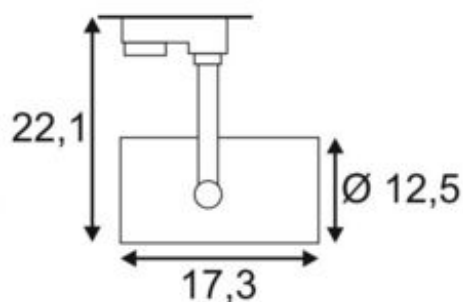

EURO SPOT

spot for 240V 3-phase track, LED, 3000K, round, black, H/Ø 22,1/12.5 cm, 36°, incl. 3-phase adapter

Article number	153810
Number of light sources	1
Max. wattage	20 Watt
Lamp	COB LED module
Light distribution type 1	Direct
Light distribution type 3	rotationally symmetric
Feed-in capability	No
Lamp included	No
Length	17.3 cm
Height	22.1 cm
Diameter	12.5 cm
Net weight	1.431 kg
Gross weight	1.696 kg
Voltage	220-240 ~50/60 Volts
Protection class	I
Beam angle	36 Degree
Material	Aluminium
Colour	black
Way of mounting	Track mounting
Average lifespan	40000 Hours
Colour temperature	3000 Kelvin
Colour rendering index	80
Luminous flux	1680 lm
Energy efficiency class	A++
fastCalcEnabled	No
ranking	300
Catalogue page	BIG WHITE 2017: 324

Adjustable high-voltage LED spot EURO SPOT with suitable adapter for the 240V 3-phase track system. The cylindrical lamp head comes factory equipped with a built-in, dimmable COB LED module. Available in several colours, the spot impresses with its simple, timeless appearance.