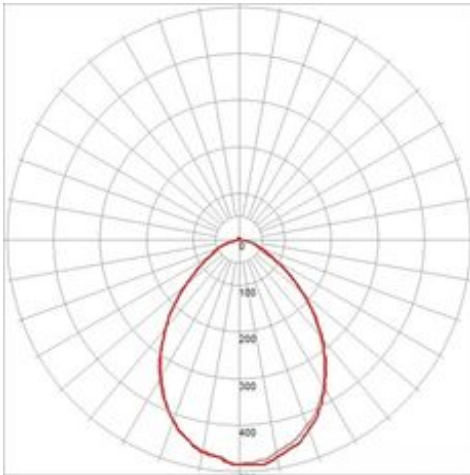

KALU TRACK

spot for 240V 3-phase track, LED, 3000K, round, white, incl. 3-phase adapter

Article number	152601
LBS code	Power LED-Modul 230V
Number of light sources	1
Length	13.5 cm
Max. wattage	12 Watt
Lamp	Philips Fortimo LED Disk Module
Light distribution type 1	Direct
Light distribution type 3	rotationally symmetric
Product family	Kalu LED
Feed-in capability	No
Lamp included	No
Tilt range	90 Degree
Rotation range	350 Degree
Height	17 cm
Diameter	13.5 cm
Net weight	0.506 kg
Gross weight	0.604 kg
Voltage	220-240 ~50/60 Volts
Protection class	II
Beam angle	85 Degree
Material	Aluminium
Colour	white
Way of mounting	Track mounting
Remark 1	The mounted adapter is suitable for all conventional 3 circuit tracks
Average lifespan	25000 Hours
Colour temperature	3000 Kelvin
Colour rendering index	80
Luminous flux	860 lm
Energy efficiency class	A++