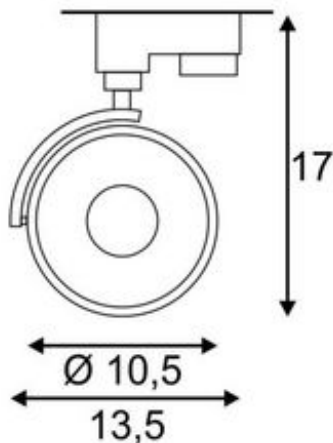

KALU TRACK

spot for 240V 3-phase track, LED, 3000K, round, white, incl. 3-phase adapter

Article number	152601
LBS code	Power LED-Modul 230V
Number of light sources	1
Length	13.5 cm
Max. wattage	12 Watt
Lamp	Philips Fortimo LED Disk Module
Light distribution type 1	Direct
Light distribution type 3	rotationally symmetric
Product family	Kalu LED
Feed-in capability	No
Lamp included	No
Tilt range	90 Degree
Rotation range	350 Degree
Height	17 cm
Diameter	13.5 cm
Net weight	0.506 kg
Gross weight	0.604 kg
Voltage	220-240 ~50/60 Volts
Protection class	II
Beam angle	85 Degree
Material	Aluminium
Colour	white
Way of mounting	Track mounting
Remark 1	The mounted adapter is suitable for all conventional 3 circuit tracks
Average lifespan	25000 Hours
Colour temperature	3000 Kelvin
Colour rendering index	80
Luminous flux	860 lm
Energy efficiency class	A++

fastCalcEnabled	No
ranking	400
Catalogue page	BIG WHITE 2017: 329

Adjustable spot KALU TRACK with suitable adapter for the 240V 3-phase track system. Conceived as an extension to the popular KALU series, this track spot takes on the shape of the product family. By the incorporated Philips LED module, a high light output with low electricity consumption is guaranteed. To meet all lighting requirements, we alternatively offer versions with G53 and GX53 sockets, as well as versions for the 1- and 3-phase systems. This luminaire contains built-in LED lamps. EEL: A - A++. The lamps in the luminaire cannot be replaced.