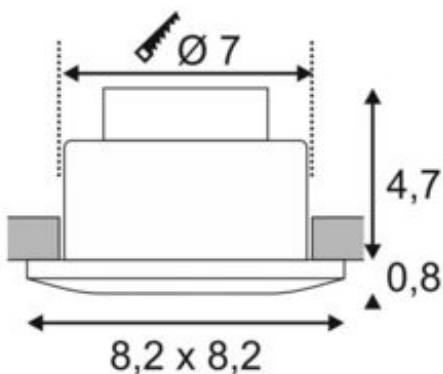

OUT 65

outdoor recessed ceiling light, LED, 3000K, square, black, 38°, 12W, incl. driver

Article number	114470
Number of light sources	1
Max. wattage	12 Watt
Luminous flux	460 lm
Lamp	COB LED module
Light distribution type 1	Direct
Light distribution type 3	rotationally symmetric
Feed-in capability	No
Lamp included	No
Installation diameter	7 cm
Installation depth	6 cm
Length	8.2 cm
Width	8.2 cm
Height	6 cm
Net weight	0.348 kg
Gross weight	0.414 kg
Voltage	220-240 ~50/60 . 500 Volts
Protection class	II
IP-rating	IP 65
Beam angle	38 Degree
Material	Aluminium/frosted glass
Colour	black
Way of mounting	Recessed ceiling mounting
Average lifespan	40000 Hours
Colour temperature	3000 Kelvin
Colour rendering index	80
Energy efficiency class	A++
fastCalcEnabled	Yes
ranking	200
Catalogue page	BIG WHITE 2017: 685

The innovative OUT 65 recessed ceiling light captivates with its exceptional looks. Rated IP65 it can be used outdoors or in damp areas. It is available in black, white, silver-grey or titanium; and in round or square form. Equipped with a powerful, warm white premium COB LED in a tiltable mount, as well as LED driver included in the scope of supply, the set can be used in any lighting situation. The electrical connection is made directly to the 230V mains supply.