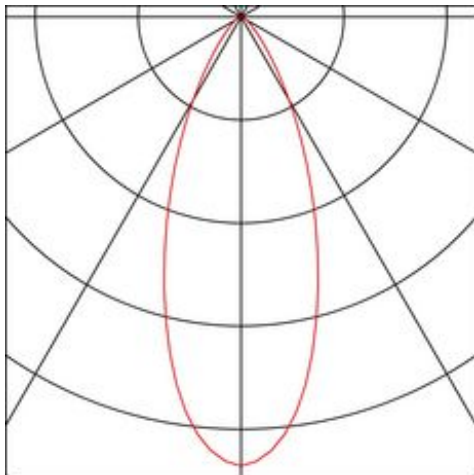

OUT 65

outdoor recessed ceiling light, LED, 3000K, square, black, 38°, 12W, incl. driver

Article number	114470
Number of light sources	1
Max. wattage	12 Watt
Luminous flux	460 lm
Lamp	COB LED module
Light distribution type 1	Direct
Light distribution type 3	rotationally symmetric
Feed-in capability	No
Lamp included	No
Installation diameter	7 cm
Installation depth	6 cm
Length	8.2 cm
Width	8.2 cm
Height	6 cm
Net weight	0.348 kg
Gross weight	0.414 kg
Voltage	220-240 ~50/60 . 500 Volts
Protection class	II
IP-rating	IP 65
Beam angle	38 Degree
Material	Aluminium/frosted glass
Colour	black
Way of mounting	Recessed ceiling mounting
Average lifespan	40000 Hours
Colour temperature	3000 Kelvin
Colour rendering index	80
Energy efficiency class	A++
fastCalcEnabled	Yes
ranking	200
Catalogue page	BIG WHITE 2017: 685

The innovative OUT 65 recessed ceiling light captivates with its exceptional looks. Rated IP65 it can be used outdoors or in damp areas. It is available in black, white, silver-grey or titanium; and in round or square form. Equipped with a powerful, warm white premium COB LED in a tiltable mount, as well as LED driver included in the scope of supply, the set can be used in any lighting situation. The electrical connection is made directly to the 230V mains supply.