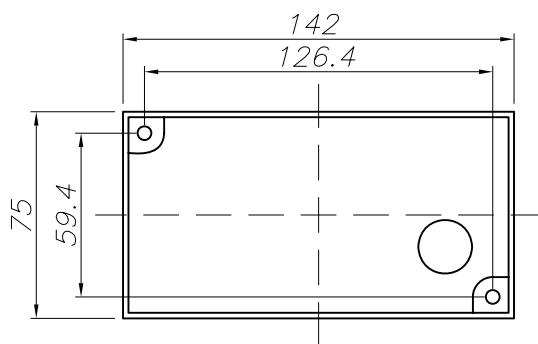

PLANTILLA DE INSTALACIÓN
INSTALLATION TEMPLATE