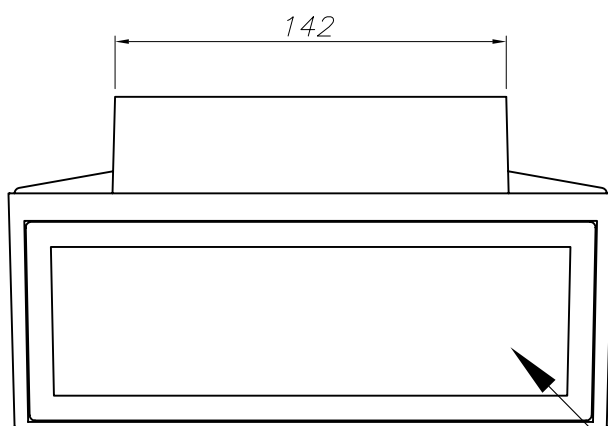

ALUMINIO INYECTADO
INJECTED ALUMINUM

CRISTAL SATINADO
SATIN GLASS