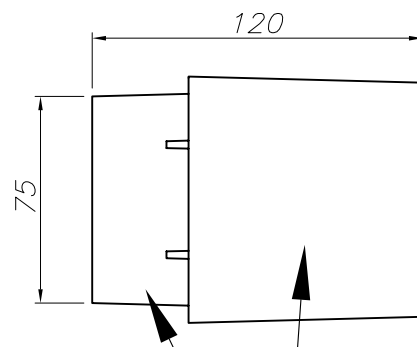

ALUMINIO INYECTADO
INJECTED ALUMINUM

CRISTAL SATINADO
SATIN GLASS

PLANTILLA DE INSTALACIÓN
INSTALLATION TEMPLATE