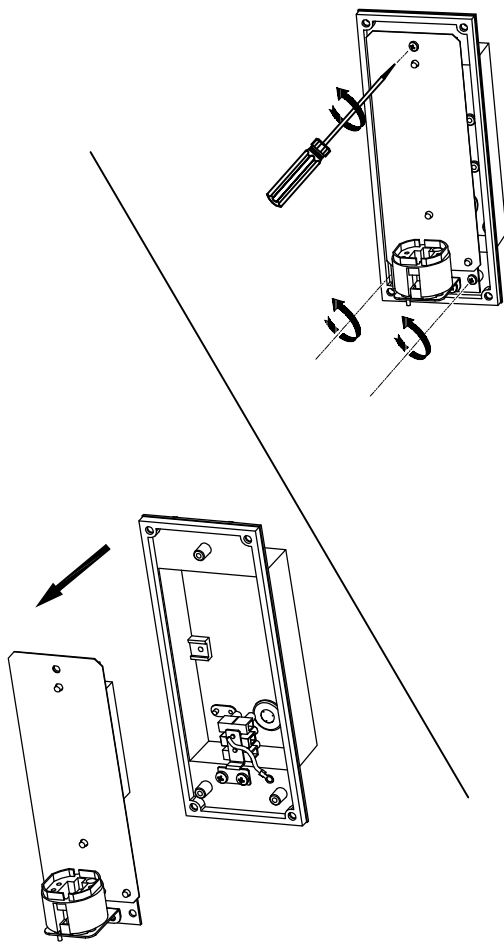

LEDs.cu

OUTDOOR

05-9230

1

2

3

4