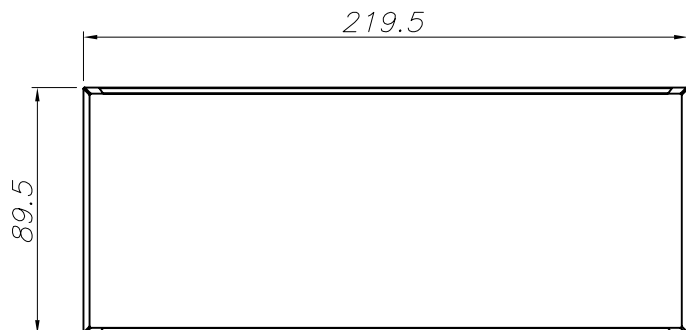

ALUMINIO INYECTADO
INJECTED ALUMINUM

CRISTAL SATINADO
SATIN GLASS

PLANTILLA DE INSTALACIÓN
INSTALLATION TEMPLATE