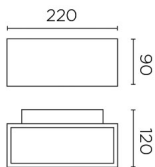

AFRODITA Fluorescent Wall fixture

**Description**

Wall light for outdoor use.

For uplighting. Structure material: Injected aluminium. Structure finish: Grey. Diffuser material: Glass. Diffuser finish: Matt. UV protection. Warranty: 5 Years.11Product net weight (Kg): 1.7501Product width or diameter (mm): 2201Product height (mm): 901Product aperture (mm): 12011Class 1. Glow wire test: 850. IP: IP65. IK: IK04. G24d3. No. of lampholders or LEDs: 1. Maximum power of light source: 26W. UGR: 18.8. Real flux (lm): 218. Lm/Real W: 7. Gear included: Yes, Magnetic. Total power: 33.4W. Power factor: 0.48.

Finish

Grey
Matt

Material

Injected aluminium
Glass

**TECHNICAL CHARACTERISTICS****Light source**

Lampholder: 1 x G24d3
Output (W): MAX 26W
Total power consumption (W): 33.4W
Real Lumen: 218
Quantity: 1
Lm/Real W: 7
UGR: 18.8

GEAR

Gear included: Yes, Magnetic
Voltage / Frequency: 220-240V/50Hz
Power Factor: 0.48

Luminaire

Double cable exit: No
Drainage: No
Uv Protection: Yes
Warranty: 5 Years

Logistics

Energy Efficiency: A++
EAN Code: 8435111049570
Net Weight (Kg): 1.750
Weight in Kg (packaged): 1.870
Packing: 230 x 100 x 130
Masterbox: 4