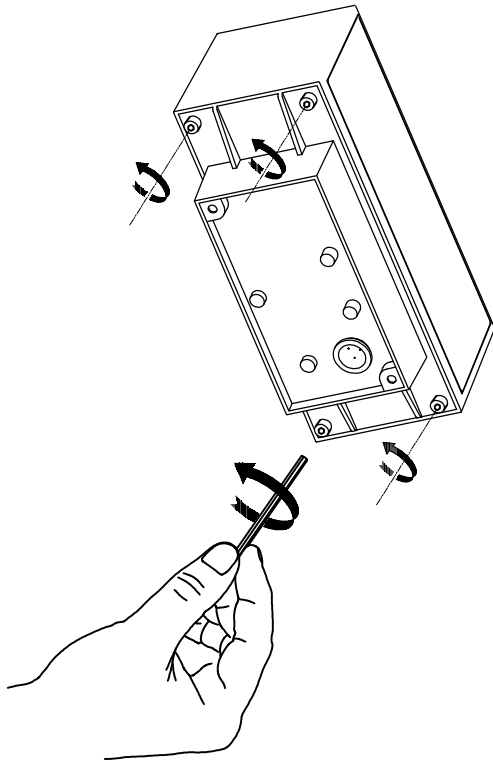

LEDs.cu

OUTDOOR

05-9230

1