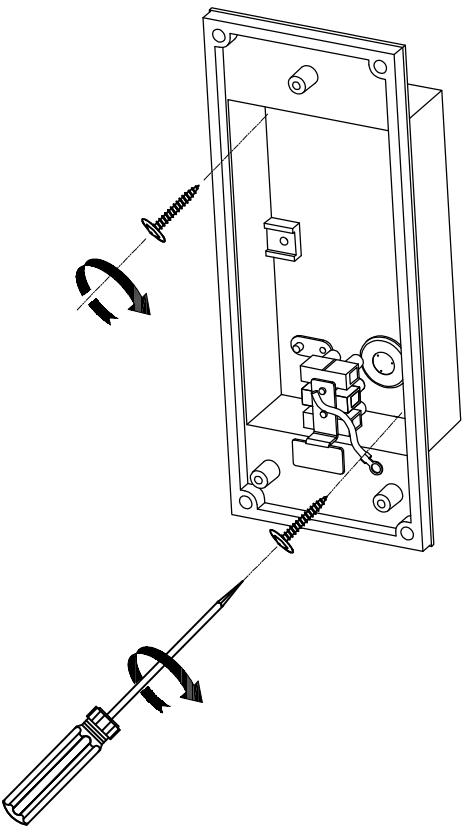

LEDs.cu

OUTDOOR

05-9230

1

2

3

4